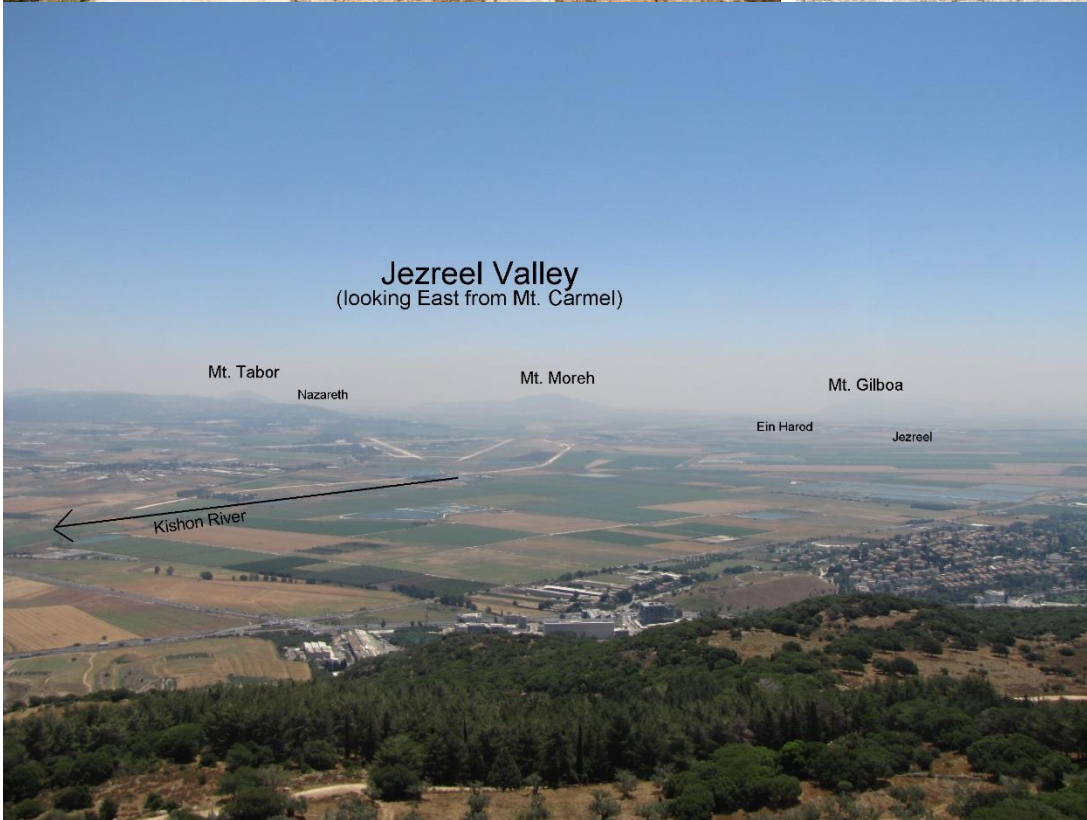

Wine Press

Larry in Megiddo driving the chariot into the Jezreel Valley

Jezreel Valley  
(looking East from Mt. Carmel)

Mt. Tabor

Nazareth

Mt. Moreh

Mt. Gilboa

Ein Harod

Jezreel

Kishon River

Canaanite Altar  
in Megiddo

**Galyn Drinking Water  
from the Spring of Harod  
at the base of Mt. Gilboa  
(Judges 7:1, 6)**

**Galyn Drinking Water  
from the Spring of Harod  
at the base of Mt. Gilboa  
the WRONG way  
(Judges 7:1, 5)**

**From Mt. Carmel with Jezreel  
Valley in background**

**Kishon River  
(tree line SE to NW)**

**Mt. Gilboa**

Public Toilet  
in Beth Shan

Public  
Toilet  
in  
Beth  
Shan